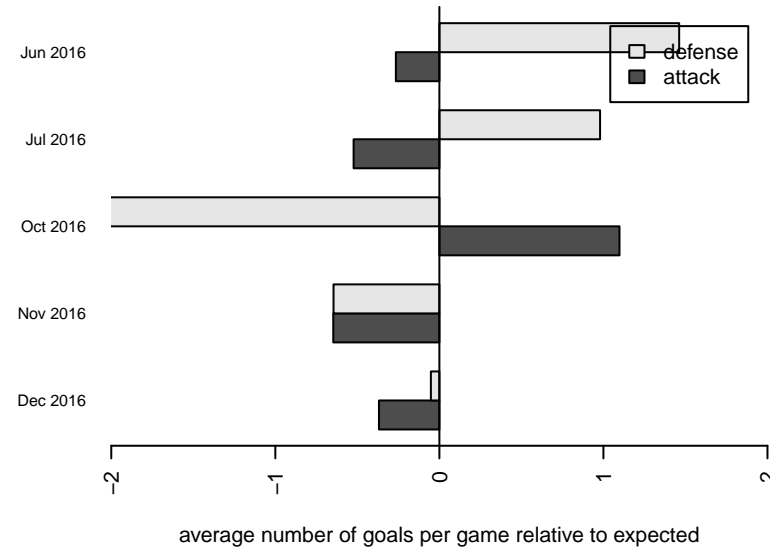

Performance relative to 13 month average