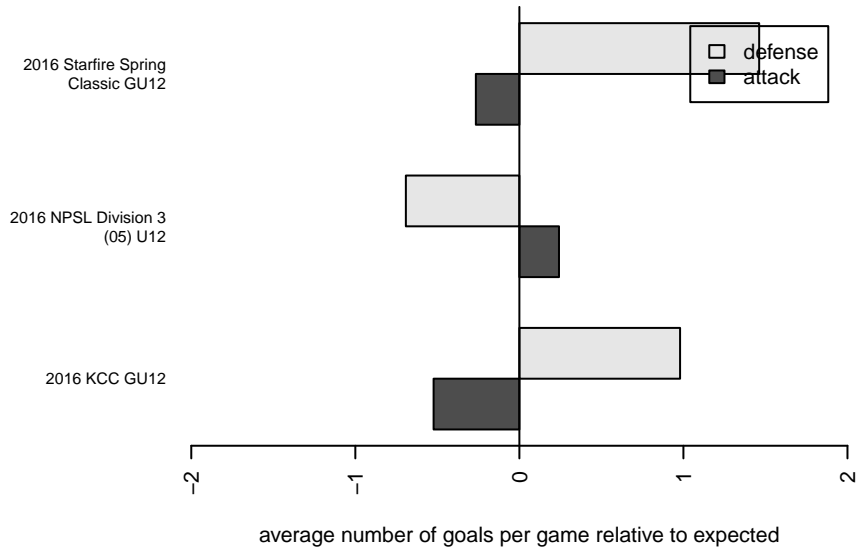

MIFC Islanders G05

Mercer Island FC
 Mercer Island, WA
 G05 total strength=362
 attack=0.32 defense=0.15
 fall league = NPSL Div 3 (05) U12

alt names used:
 MIFC Islanders [G05]
 MIFC Islanders G05
 MIFC G05 White

Venues played:
 2016 Starfire Spring Classic GU12
 2016 KCC GU12
 2016 NPSL Division 3 (05) U12

MIFC Islanders G05
 Dots are actual minus expected GF (blue circles) and GA (red triangles).
 Blue line is smoothed change in attack strength. Red is smoothed change in defense strength.

**attack and defense variance (black dot)
relative to other teams
and top 10 in region**

**attack and defense rating
relative to others at age
and all opponents in last 13 months**

Performance relative to 13 month average