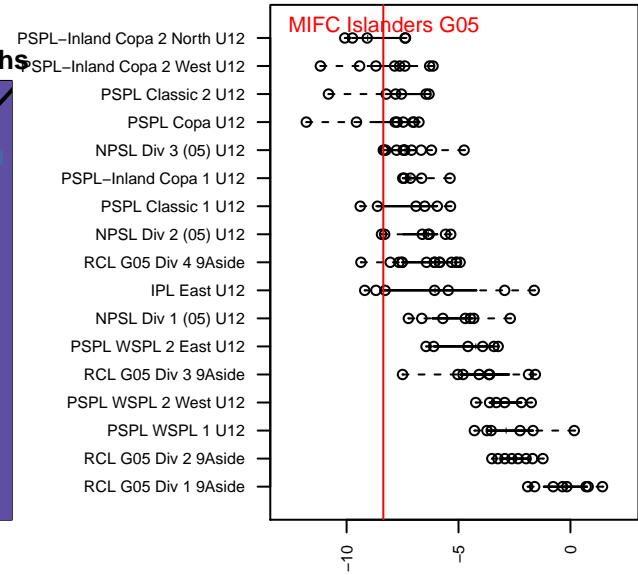

MIFC Islanders G05

Mercer Island FC
 Mercer Island, WA
 G05 total strength=362
 attack=0.32 defense=0.15
 fall league = NPSL Div 3 (05) U12

alt names used:
 MIFC Islanders [G05]
 MIFC Islanders G05
 MIFC G05 White

Venues played:
 2016 Starfire Spring Classic GU12
 2016 KCC GU12
 2016 NPSL Division 3 (05) U12

MIFC Islanders G05
 Dots are actual minus expected GF (blue circles) and GA (red triangles).
 Blue line is smoothed change in attack strength. Red is smoothed change in defense strength.

**attack and defense variance (black dot)
relative to other teams
and top 10 in region**

**attack and defense rating
relative to others at age
and all opponents in last 13 months**

Performance relative to 13 month average